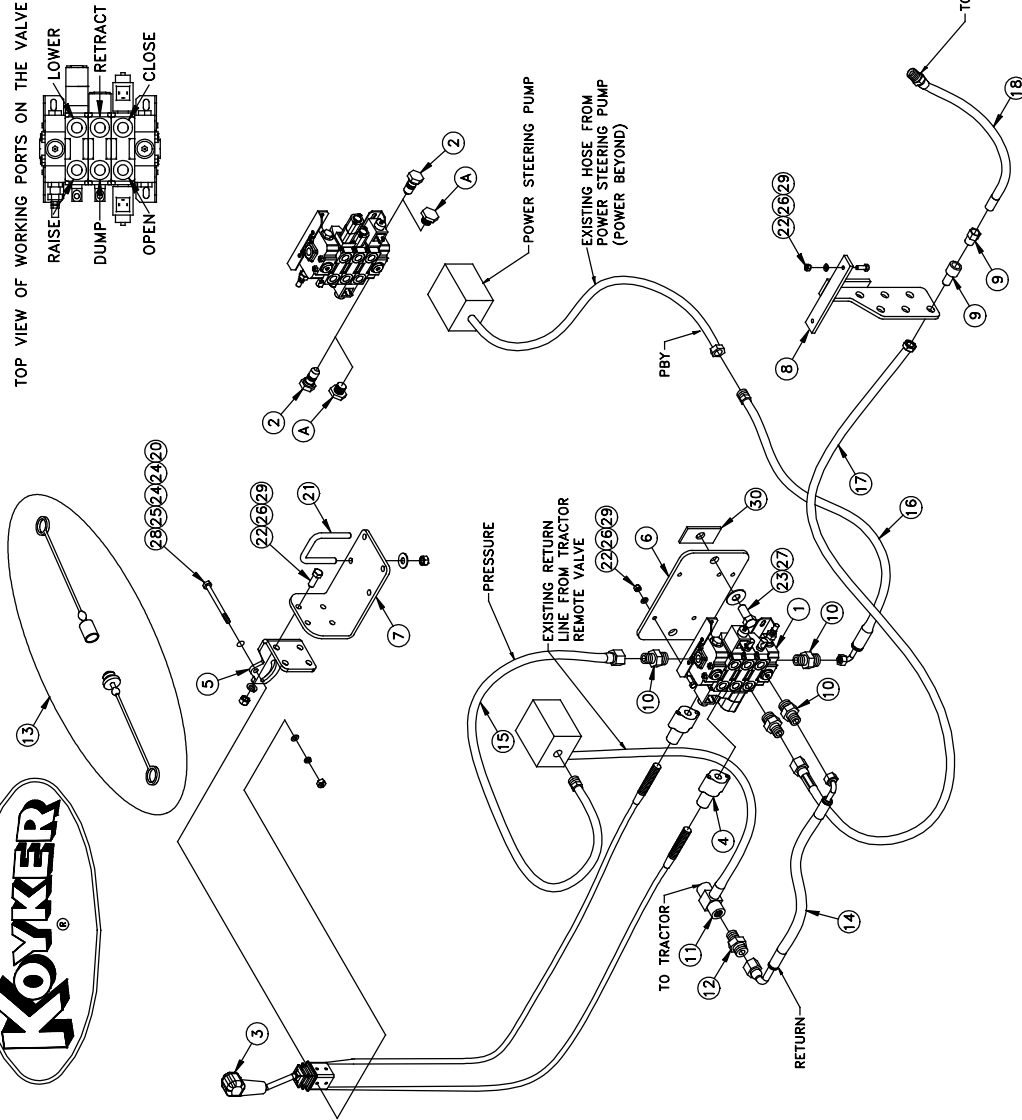

672867 2 SPOOL PLUMBING KIT FOR FARMALL 886-986-1086-1486-1586-186 HYDRO

KOYKER MANUFACTURING CO., LENNOX SD
 800-456-1107 E-MAIL KOYKER@KOYKERMFG.COM

KEY	PART NO.	DESCRIPTION	QTY.
1	668960	2 SPOOL VALVE (SHIPPED OPEN CENTER)	1
2	668964	POWER BEYOND PLUG	2
3	683154	JOYSTICK CABLE CONTROL KIT W/78" CABLES	1
4	669298	CABLE CONNECTOR KIT	2
5	684725	JOYSTICK HANDLE BRACKET	1
6	672880	VALVE PLATE	1
7	672878	JOYSTICK HANDLE ADAPTER PLATE	1
8	672875	COUPLER BRACKET	1
9	673740	QUICK COUPLER SET	4
10	659838	ADAPTER; 8MJX-10ORM	7
11	672871	TEE; 12NPTM-12NPTF-12MJX	1
12	672872	ADAPTER; 10MJX-12NPTM	1
13	673956	COLOR COUPLER PLUG KIT	1
14	672873	16" HYDRAULIC HOSE; 8FJX90-10FJX90(RETURN)	1
15	672881	18" HYDRAULIC HOSE; 10FJX-8FJX (PRESSURE)	1
16	672882	18" HYDRAULIC HOSE; 10MJX-8FJX90 (PBY)	1
17	672883	24" HYDRAULIC HOSE; 8FJX-8FJX	4
18	673909	72" HYDRAULIC HOSE; 8NPTM-8MJX	4
	669686	36" HOSE WRAP	1
	663708	JOYSTICK DECAL	1
	#945	HARDWARE BAG	1
20	669618	HH CAP SCREW; 5/16" x 3 1/2"	2
21	672874	U-BOLT; 5/16" x 2" x 3"	2
22	640032	HH CAP SCREW; 3/8" x 1 1/4"	10
23	640096	HH CAP SCREW; 3/4" x 1 3/4"	2
24	640152	FLATWASHER; 5/16"	4
25	640151	LOCKWASHER; 5/16"	2
26	640153	LOCKWASHER; 3/8"	10
27	640162	LOCKWASHER; 3/4"	2
28	652360	HEXNUT; 5/16"	2
29	640132	HEXNUT; 3/8"	10
30	672879	VALVE PLATE SPACER	1

NOTE: 1. CAB MODELS ONLY. 2. KIT IS ONLY COMPATIBLE WITH OPEN CENTER HYDRAULICS.