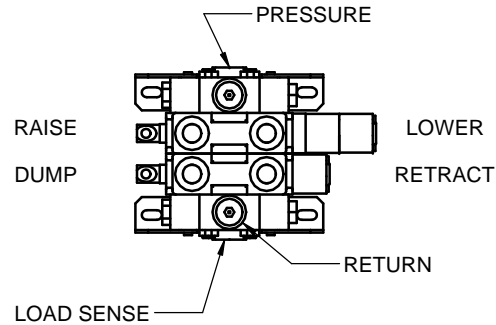

2 FUNCTION HYDRAULIC KIT FOR JOHN DEERE 7200R-7215R-7230R-7260R-7280R & 7210R-7235R-7250R-7270R-7290R-7310R

KOYKER MANUFACTURING CO. LENNOX SD
800-456-1107 E-MAIL KOYKER@KOYKERMFG.COM

TOP VIEW OF WORKING PORTS ON THE VALVE

NOTE:

- REFER TO WRITTEN INSTRUCTIONS ON ADDITIONAL INFORMATION TO INSTALL KIT.
- USE HOSE WRAP AND NYLON TIES TO SECURE HOSES TOGETHER.

ITEM NO.	PART NUMBER	DESCRIPTION	QTY.
1	668962	2 SPOOL LOAD SENSING VALVE	1
2	705728	VALVE BRACKET PLATE	1
3	684725	JOYSTICK HANDLE PLATE	1
4	691095	JOYSTICK MOUNT PLATE	1
5	683154	KIT-JOYSTICK BENT 78" 2 SP	1
6	681397	BRACKET	1
7	669298	CABLE CONNECTOR KIT	2
8	678750	FEMALE BLOCK - 2 FUNCTION	1
9	678751	MALE BLOCK - 2 FUNCTION	1
10	659838	FITTING - HYD ADA 8MJX - 10ORM	5
11	675513	Hyd Elb 90 8MJX-10ORM	2
12	658734	FITTING - HYD ADA 8MJX - 18MM-1.5P - W/SEAL & WASHER	1
13	663201	Hyd Elb 90 8MJX-8MORM	2
14	673779	HYD MALE COUPLER #8 ORF	2
15	675515	FITTING - HYD ADA 8MJX - 8 ORM	4
16	699744	FITTING - HYD ADA 8ORM-8MFFS	4
17	678346	HYD HOSE .50-36 8FJX-8FJX90S	2
18	658590	HOSE - HYD .375-26 8FJX90-8FJX	1
19	676373	HYD HOSE .5-72 8MJX-8FJX	4
20	699751	HYD HOSE .5-180 8FJX90-8FFFS	4
21	640028	SCREW - .375 - 16 X 1.00 GR5 HHC	4
22	676296	SCREW - 8MM - 1.25 X 25 GR 8.8 HHC	4
23	640032	SCREW-.375-16 X 1.25 GR 5 HHC	8
24	653043	SCREW - 10MM - 1.50 X 30 GR 8.8 HHC	2
25	669618	SCREW-.3125-18 X 3.50 GR 5 HHC	2
26	640152	WASHER - 5/16" FLAT	4
27	640151	WASHER - 5/16" SPRING LOCK	4
28	640154	WASHER - 3/8" FLAT	2
29	640153	WASHER - 3/8" SPRING LOCK	11
30	682413	NUT - .375 X 16 FLANGE	3
31	654141	NUT - .313 - 18 GR 2 LOCK NYLON INSERT	2
32	640132	NUT - 0375 - 16 GR 2 HEX	9
33	669686	36" HOSE WRAP	1
34	652393	14.25 NYLON CABLE TIE	8