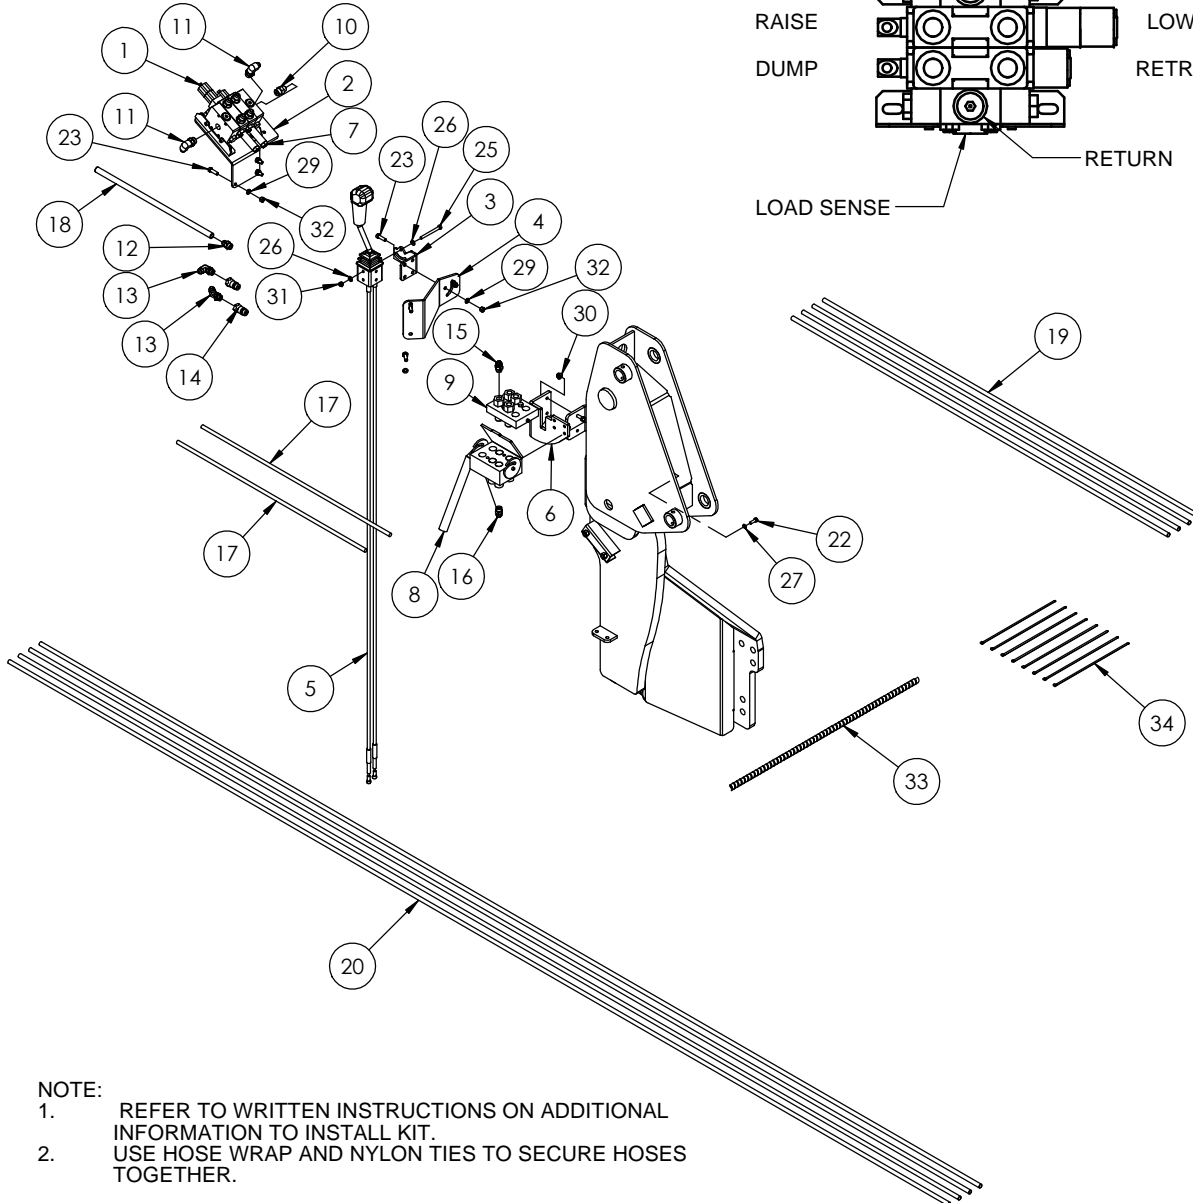

2 FUNCTION HYDRAULIC KIT FOR JOHN DEERE 7200R-7215R-7230R-7260R-7280R & 7210R-7235R-7250R-7270R-7290R-7310R

KOYKER MANUFACTURING CO. LENNOX SD
800-456-1107 E-MAIL KOYKER@KOYKERMFG.COM

TOP VIEW OF WORKING PORTS ON THE VALVE

NOTE:

- REFER TO WRITTEN INSTRUCTIONS ON ADDITIONAL INFORMATION TO INSTALL KIT.
- USE HOSE WRAP AND NYLON TIES TO SECURE HOSES TOGETHER.

ITEM NO.	PART NUMBER	DESCRIPTION	QTY.
1	668962	2 SPOOL LOAD SENSING VALVE	1
2	705728	VALVE BRACKET PLATE	1
3	684725	JOYSTICK HANDLE PLATE	1
4	691095	JOYSTICK MOUNT PLATE	1
5	683154	KIT-JOYSTICK BENT 78" 2 SP	1
6	681397	BRACKET	1
7	669298	CABLE CONNECTOR KIT	2
8	678750	FEMALE BLOCK - 2 FUNCTION	1
9	678751	MALE BLOCK - 2 FUNCTION	1
10	659838	FITTING - HYD ADA 8MJX - 10ORM	5
11	675513	Hyd Elb 90 8MJX-10ORM	2
12	658734	FITTING - HYD ADA 8MJX - 18MM-1.5P - W/SEAL & WASHER	1
13	663201	Hyd Elb 90 8MJX-8MORM	2
14	673779	HYD MALE COUPLER #8 ORF	2
15	675515	FITTING - HYD ADA 8MJX - 8 ORM	4
16	699744	FITTING - HYD ADA 8ORM-8MFFS	4
17	678346	HYD HOSE .50-36 8FJX-8FJX90S	2
18	658590	HOSE - HYD .375-26 8FJX90-8FJX	1
19	676373	HYD HOSE .5-72 8MJX-8FJX	4
20	699751	HYD HOSE .5-180 8FJX90-8FFFS	4
21	640028	SCREW - .375 - 16 X 1.00 GR5 HHC	4
22	676296	SCREW - 8MM - 1.25 X 25 GR 8.8 HHC	4
23	640032	SCREW-.375-16 X 1.25 GR 5 HHC	8
24	653043	SCREW - 10MM - 1.50 X 30 GR 8.8 HHC	2
25	669618	SCREW-.3125-18 X 3.50 GR 5 HHC	2
26	640152	WASHER - 5/16" FLAT	4
27	640151	WASHER - 5/16" SPRING LOCK	4
28	640154	WASHER - 3/8" FLAT	2
29	640153	WASHER - 3/8" SPRING LOCK	11
30	682413	NUT - .375 X 16 FLANGE	3
31	654141	NUT - .313 - 18 GR 2 LOCK NYLON INSERT	2
32	640132	NUT - 0375 - 16 GR 2 HEX	9
33	669686	36" HOSE WRAP	1
34	652393	14.25 NYLON CABLE TIE	8