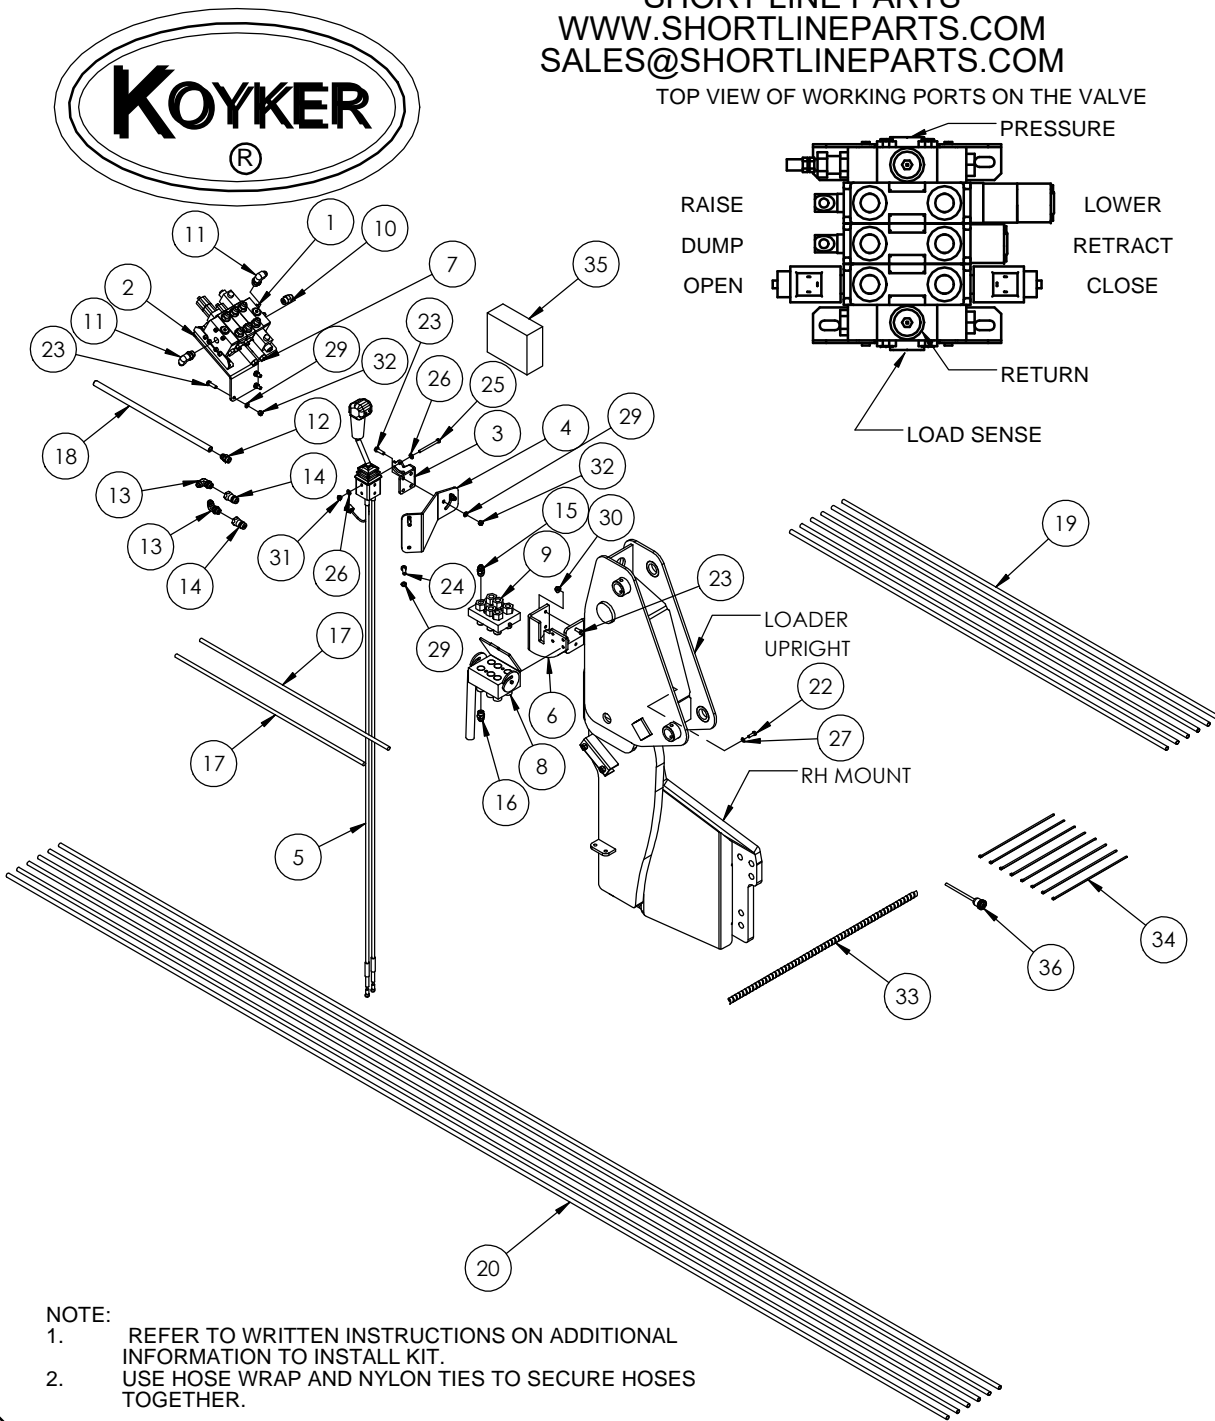

3 FUNCTION HYDRAULIC KIT FOR JOHN DEERE 7200R-7215R-7230R-7260R-7280R & 7210R-7235R-7250R-7270R-7290R-7310R

SHORT LINE PARTS
WWW.SHORTLINEPARTS.COM
SALES@SHORTLINEPARTS.COM

TOP VIEW OF WORKING PORTS ON THE VALVE

NOTE:

- REFER TO WRITTEN INSTRUCTIONS ON ADDITIONAL INFORMATION TO INSTALL KIT.
- USE HOSE WRAP AND NYLON TIES TO SECURE HOSES TOGETHER.

ITEM NO.	PART NUMBER	DESCRIPTION	QTY.
1	668963	3 SPOOL LOAD SENSING VALVE	1
2	705728	VALVE BRACKET PLATE	1
3	684725	JOYSTICK HANDLE PLATE	1
4	691095	JOYSTICK MOUNT PLATE	1
5	683155	KIT-JOYSTICK BENT 78" 3 SP	1
6	681397	BRACKET	1
7	669298	CABLE CONNECTOR KIT	2
8	678752	FEMALE BLOCK - 3 FUNCTION	1
9	678753	MALE BLOCK - 3 FUNCTION	1
10	659838	FITTING - HYD ADA 8MJX - 10ORM	7
11	675513	Hyd Elb 90 8MJX-10ORM	2
12	658734	FITTING - HYD ADA 8MJX - 18MM-1.5P - W/SEAL & WASHER	1
13	663201	Hyd Elb 90 8MJX-8MORM	2
14	673779	HYD MALE COUPLER #8 ORF	2
15	675515	FITTING - HYD ADA 8MJX - 8 ORM	6
16	699744	FITTING - HYD ADA 8ORM-8MFFS	6
17	678346	HYD HOSE .50-36 8FJX-8FJX90S	2
18	658590	HOSE - HYD .375-26 8FJX90-8FJX	1
19	676373	HYD HOSE .5-72 8MJX-8FJX	6
20	699751	HYD HOSE .5-180 8FJX90-8FFFS	6
21	640028	SCREW - .375 - 16 X 1.00 GR5 HHC	4
22	676296	SCREW - 8MM - 1.25 X 25 GR 8.8 HHC	4
23	640032	SCREW-.375-16 X 1.25 GR 5 HHC	8
24	653043	SCREW - 10MM - 1.50 X 30 GR 8.8 HHC	2
25	669618	SCREW-.3125-18 X 3.50 GR 5 HHC	2
26	640152	WASHER - 5/16" FLAT	4
27	640151	WASHER - 5/16" SPRING LOCK	4
28	640154	WASHER - 3/8" FLAT	2
29	640153	WASHER - 3/8" SPRING LOCK	11
30	682413	NUT - .375 X 16 FLANGE	3
31	654141	NUT - .313 - 18 GR 2 LOCK NYLON INSERT	2
32	640132	NUT - 0375 - 16 GR 2 HEX	9
33	669686	36" HOSE WRAP	1
34	652393	14.25 NYLON CABLE TIE	8
35	683162	WIRING HARNESS	1
36	698327	3 PIN CONNECTOR HARNESS	1