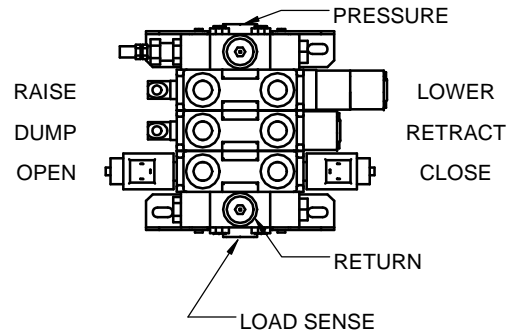

3 FUNCTION HYDRAULIC KIT FOR JOHN DEERE 7200R-7215R-7230R-7260R-7280R & 7210R-7235R-7250R-7270R-7290R-7310R

SHORT LINE PARTS
WWW.SHORTLINEPARTS.COM
SALES@SHORTLINEPARTS.COM

TOP VIEW OF WORKING PORTS ON THE VALVE

NOTE:

- REFER TO WRITTEN INSTRUCTIONS ON ADDITIONAL INFORMATION TO INSTALL KIT.
- USE HOSE WRAP AND NYLON TIES TO SECURE HOSES TOGETHER.

ITEM NO.	PART NUMBER	DESCRIPTION	QTY.
1	668963	3 SPOOL LOAD SENSING VALVE	1
2	705728	VALVE BRACKET PLATE	1
3	684725	JOYSTICK HANDLE PLATE	1
4	691095	JOYSTICK MOUNT PLATE	1
5	683155	KIT-JOYSTICK BENT 78" 3 SP	1
6	681397	BRACKET	1
7	669298	CABLE CONNECTOR KIT	2
8	678752	FEMALE BLOCK - 3 FUNCTION	1
9	678753	MALE BLOCK - 3 FUNCTION	1
10	659838	FITTING - HYD ADA 8MJX - 10ORM	7
11	675513	Hyd Elb 90 8MJX-10ORM	2
12	658734	FITTING - HYD ADA 8MJX - 18MM-1.5P - W/SEAL & WASHER	1
13	663201	Hyd Elb 90 8MJX-8MORM	2
14	673779	HYD MALE COUPLER #8 ORF	2
15	675515	FITTING - HYD ADA 8MJX - 8 ORM	6
16	699744	FITTING - HYD ADA 8ORM-8MFFS	6
17	678346	HYD HOSE .50-36 8FJX-8FJX90S	2
18	658590	HOSE - HYD .375-26 8FJX90-8FJX	1
19	676373	HYD HOSE .5-72 8MJX-8FJX	6
20	699751	HYD HOSE .5-180 8FJX90-8FFFS	6
21	640028	SCREW - .375 - 16 X 1.00 GR5 HHC	4
22	676296	SCREW - 8MM - 1.25 X 25 GR 8.8 HHC	4
23	640032	SCREW-.375-16 X 1.25 GR 5 HHC	8
24	653043	SCREW - 10MM - 1.50 X 30 GR 8.8 HHC	2
25	669618	SCREW-.3125-18 X 3.50 GR 5 HHC	2
26	640152	WASHER - 5/16" FLAT	4
27	640151	WASHER - 5/16" SPRING LOCK	4
28	640154	WASHER - 3/8" FLAT	2
29	640153	WASHER - 3/8" SPRING LOCK	11
30	682413	NUT - .375 X 16 FLANGE	3
31	654141	NUT - .313 - 18 GR 2 LOCK NYLON INSERT	2
32	640132	NUT - 0375 - 16 GR 2 HEX	9
33	669686	36" HOSE WRAP	1
34	652393	14.25 NYLON CABLE TIE	8
35	683162	WIRING HARNESS	1
36	698327	3 PIN CONNECTOR HARNESS	1